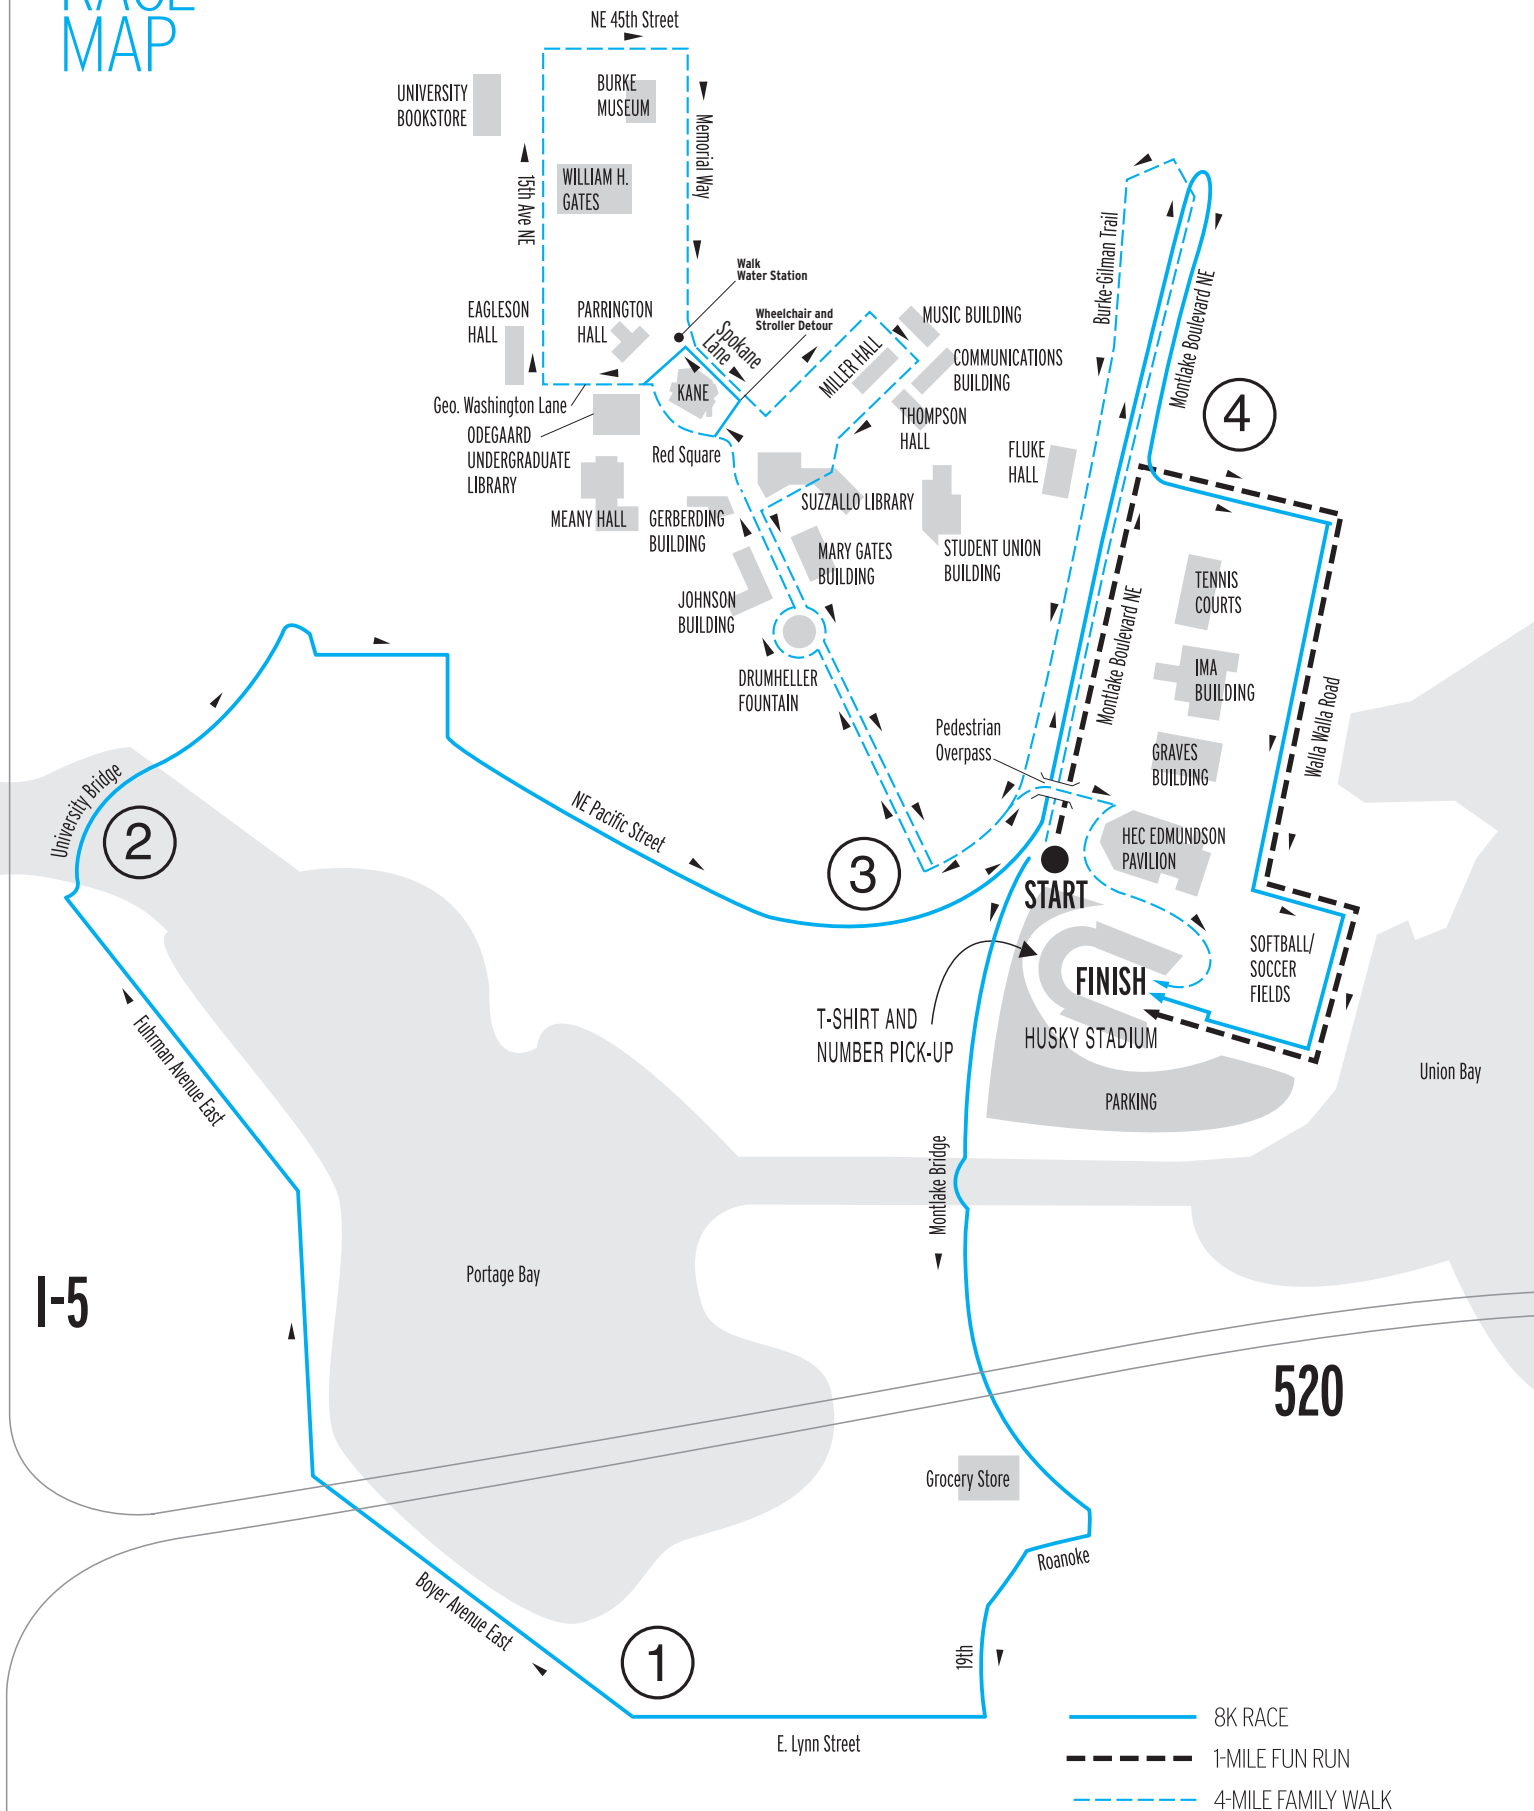

# RACE MAP

- 8K RACE
- - - 1-MILE FUN RUN
- - - 4-MILE FAMILY WALK